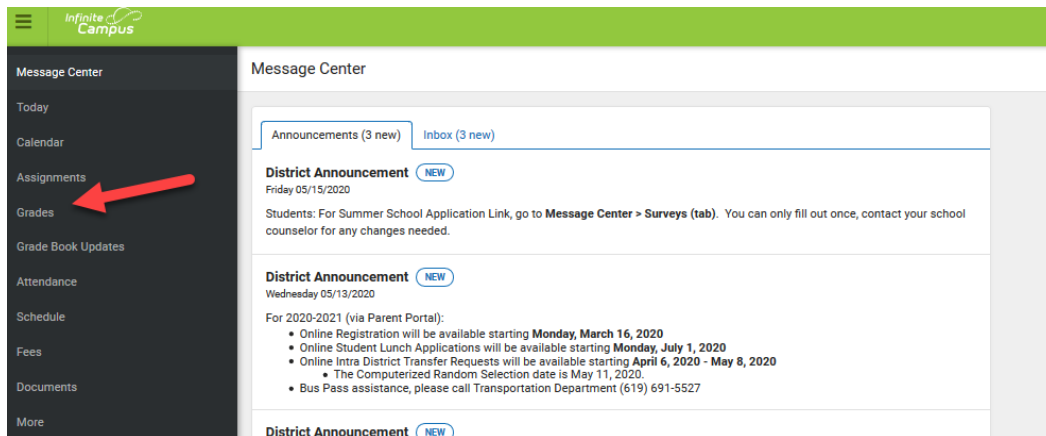

# How to view Student Grades (Parent Portal)

Parents have the ability to view students within their Parent Portal Account

<https://campusportal.sweetwaterschools.org>

1. Login with your Parent user credentials
2. Click on the Grades link

3. Select the desire term to view and the classes will be in the content area.